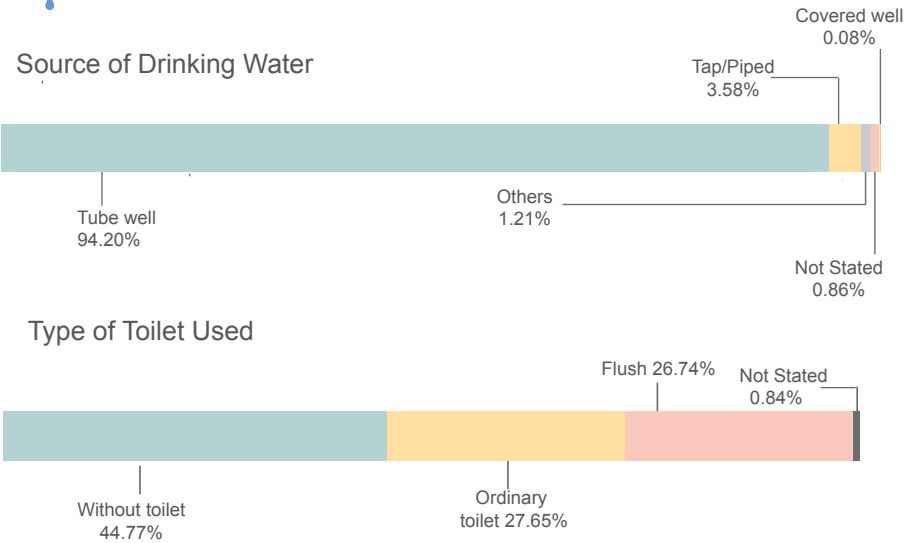

as of July 2020

POPULATION

Male 24,907

Female 28,726

Average HH Size 5.41

Sex Ratio 86.71

VULNERABLE GROUPS

WATER AND SANITATION

SHELTER

Sources

Population/WASH/Differently able/Elderly/Shelter/Literacy rate:

Province Summary Population Census 2011

Education(Primary/Secondary schools)

EMIS, 2018/19

Education(Teachers/Students)

EMIS, 2017/18