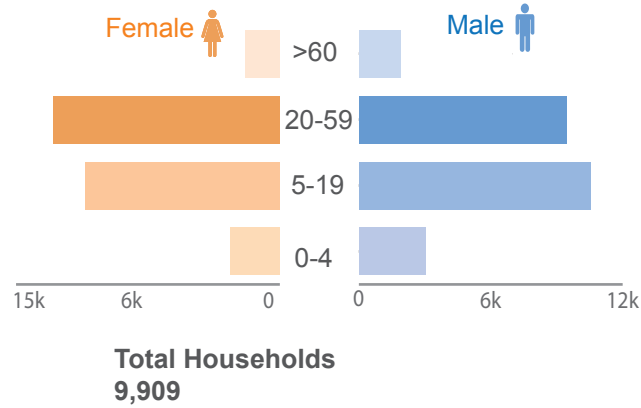

as of July 2020

POPULATION

Male 24,907

Female 28,726

Average HH Size 5.41

Sex Ratio 86.71

VULNERABLE GROUPS

WATER AND SANITATION

SHELTER

Sources

Population/WASH/Differently able/Elderly/Shelter/Literacy rate:

Province Summary Population Census 2011

Education(Primary/Secondary schools)

EMIS, 2018/19

Education(Teachers/Students)

EMIS, 2017/18