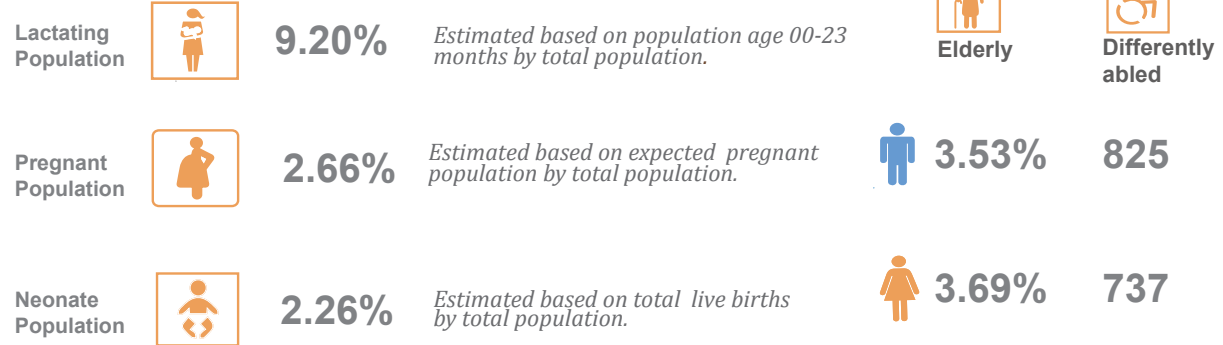

as of July 2020

POPULATION

Male 24,907

Female 28,726

Average HH Size 5.41

Sex Ratio 86.71

VULNERABLE GROUPS

WATER AND SANITATION