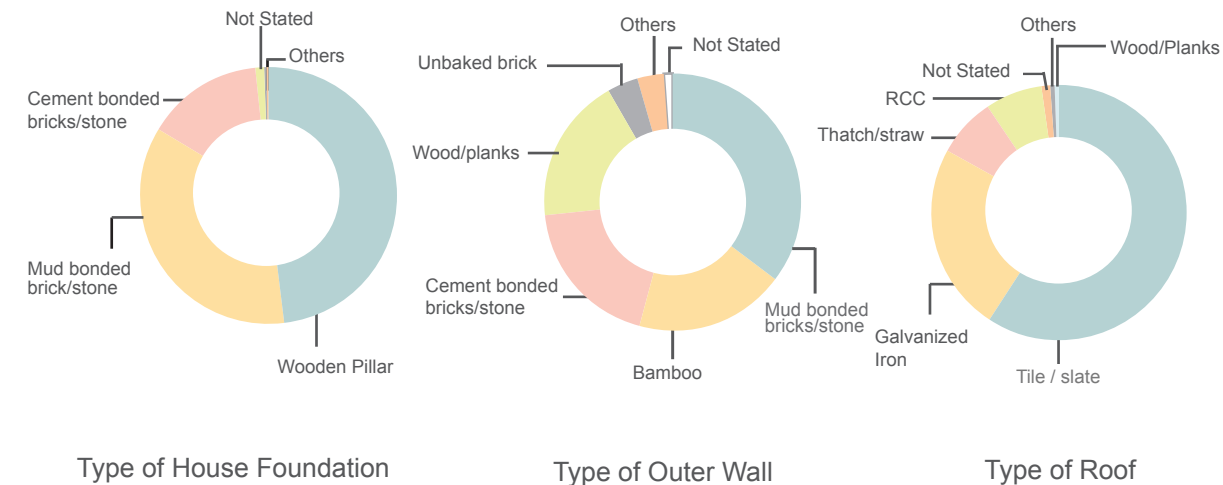

as of July 2020

POPULATION

Male 24,907

Female 28,726

Average HH Size 5.41

Sex Ratio 86.71

VULNERABLE GROUPS

WATER AND SANITATION

SHELTER

Sources

Population/WASH/Differently able/Elderly/Shelter/Literacy rate:

Province Summary Population Census 2011

Education(Primary/Secondary schools)

EMIS, 2018/19

Education(Teachers/Students)

EMIS, 2017/18

Vulnerable (Neonate, Pregnant & Lactating) :

Calculated from Annual Report, DoHS (2018/19)

EDUCATION