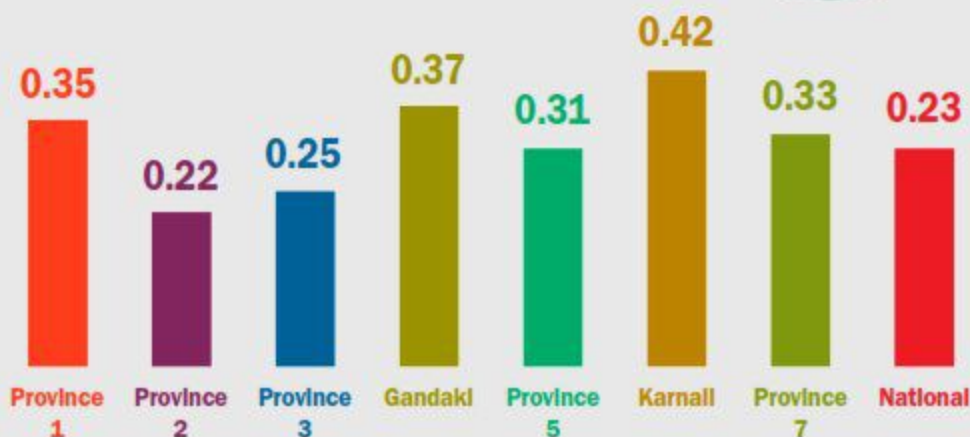

REDUCE INEQUALITY WITHIN AND AMONG COUNTRIES

INCOME INEQUALITY (GINI COEFFICIENT)

NATIONAL TARGET BY 2030

Income inequality (Gini Coefficient)

0.23

PROVINCES AND NATIONAL

Indicators	1	2	3	Gandaki	5	Karnali	7	Nepal	Target 2030
Income inequality (Gini coefficient) ¹	0.35	0.22	0.25	0.37	0.31	0.42	0.33	0.31	0.23