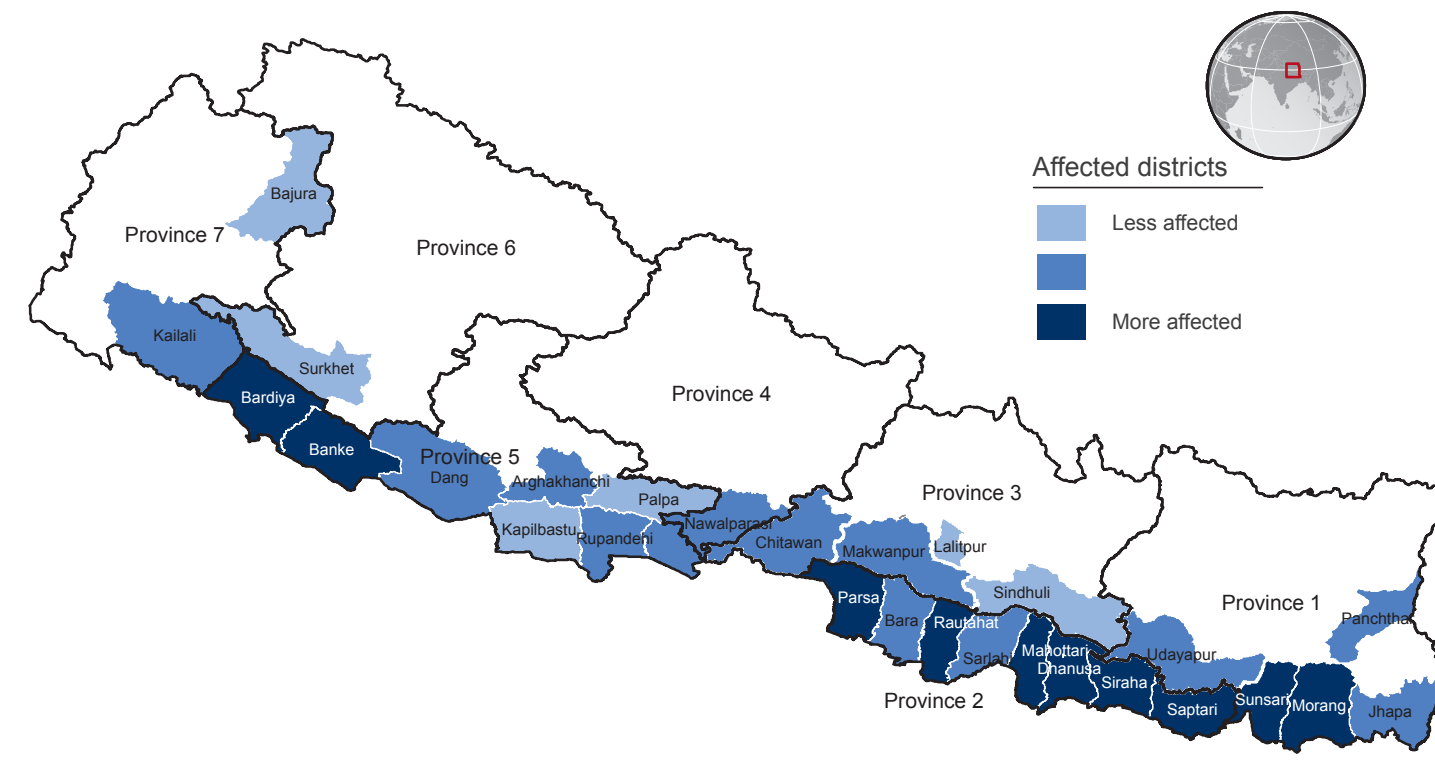

## Overview

Beginning Friday, 11 August 2017 Nepal has experienced its worst rains in 15 years, resulting in large scale impacts on life, livelihood and infrastructure across 28 of Nepal's 75 districts.

**141**  
people killed

**24**  
people missing

**117**  
people injured

**337,000**  
households affected (est.)

**91,000**  
households temporarily displaced

### Districts affected by flood

### Districts affected by landslides

The boundaries and names shown and the designations used on this map do not imply official endorsement or acceptance by the United Nations.

Creation date: 20 Aug 2017 Sources: Initial Rapid Assessment (IRA), NRCS and Nepal Survey Department