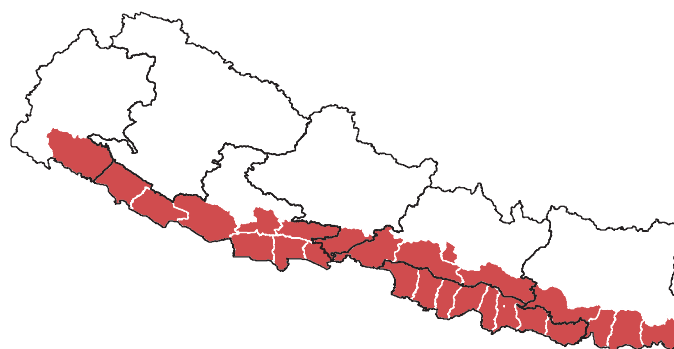

## Overview

Beginning Friday, 11 August 2017 Nepal has experienced its worst rains in 15 years, resulting in large scale impacts on life, livelihood and infrastructure across 28 of Nepal's 75 districts.

**141**  
people killed

**24**  
people missing

**117**  
people injured

**337,000**  
households affected (est.)

**91,000**  
households temporarily displaced

### Districts affected by flood